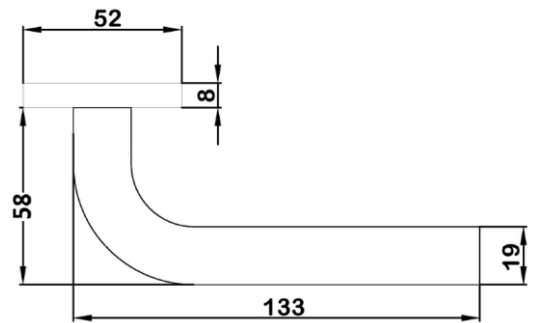

PRODUCT REFERENCE: CH299
DESCRIPTION: Lever Handle on Rose

PRODUCT SPECIFICATION:

Features:

- Suitable for Timber or Steel door applications
- 52x8mm Concealed Fix, Spring Assisted Rose
- Complete with 8mm Spindle and Bolt Through Fixings

Classification Code:

- Tested to BSEN 1906.4
- Classification Code 4.7.-B.0.4.0.B

Fire Testing:

- Suitable for use on doors up to FD120 Timber and FD240 Metal door and frame applications.
- Fire Door Approved; **CERTIFIRE Warrington Certificate of Approval No. CF5502**
- Fire tested to BSEN 1634-1:2008

Downloads:

- Fixing Instructions

AVAILABLE FINISHES:

- 04.SSS - Grade 304, Satin Stainless Steel
  - 16.SSS - Grade 316, Satin Stainless Steel
  - PSS - Polished Stainless Steel
  - SAA - Satin Anodized Aluminium
  - PGD - Polished Gold
  - BLK - Matt Black
  - SB - Satin Brass
  - BRZ - Bronze
  - WHT - White
  - CHA - Champagne
2. **(Other finishes available upon request)**