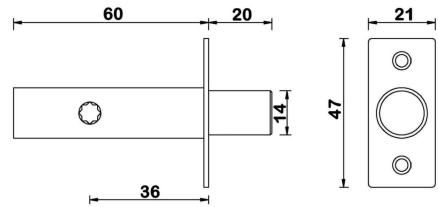

PRODUCT REFERENCE: CDB 11
DESCRIPTION: Spline Bolt

PRODUCT SPECIFICATION:

Features:

- bolt for Wooden Doors
-

AVAILABLE FINISHES:

- SSS - Satin Stainless Steel
 - PSS - Polished Stainless Steel
 - SNP - Satin Nickel Plated
 - CP - Chrome Plated
- (Other finishes available upon request)**
-